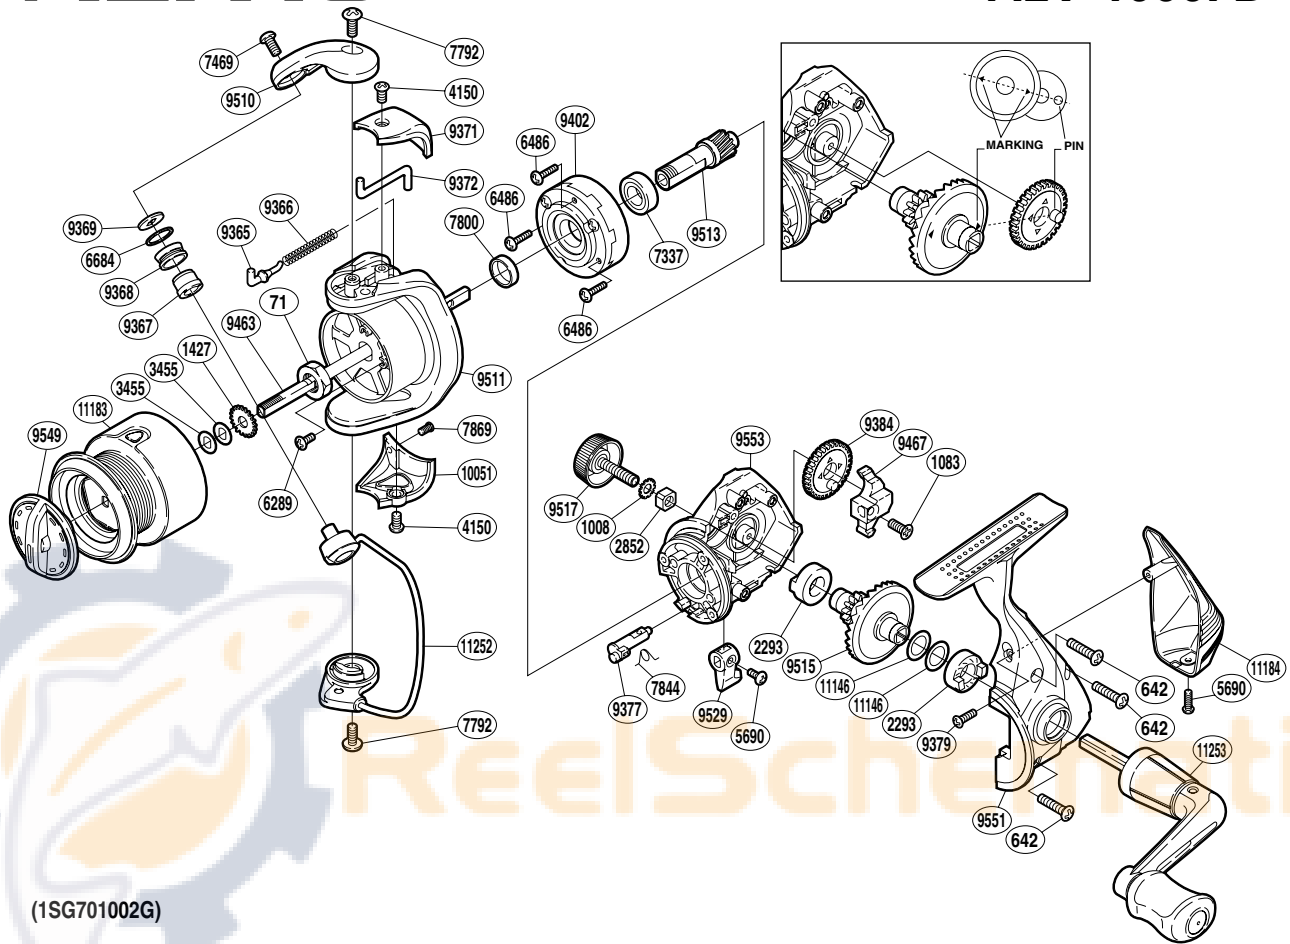

SHIMANO

ALIVIO

ALV-1000FB

Part No.	Description	Part No.	Description	Part No.	Description
RD 0071	Rotor Nut	RD 7800	Rotor Ring	RD 9510	Bail Arm
RD 0642	Screw	RD 7844	Anti-Reverse Cam Spring	RD 9511	Rotor
RD 1008	Handle Lock Washer	RD 7869	Screw	RD 9513	Pinion Gear
RD 1083	Screw	RD 9365	Bail Spring Guide	RD 9515	Drive Gear
RD 1427	Spool Support	RD 9366	Bail Spring	RD 9517	Handle Screw Cap
RD 2293	Drive Gear Bushing	RD 9367	Line Roller Bushing	RD 9529	Anti-Reverse Lever
RD 2852	Handle Screw Lock	RD 9368	Line Roller	RD 9549	Drag Knob
RD 3455	Spool Washer	RD 9369	Line Roller Washer	RD 9551	Side Cover
RD 4150	Screw	RD 9371	Bail Spring Cover	RD 9553	Body
RD 5690	Screw	RD 9372	Bail Trip Lever	RD10051	Bail Hold Support Guard
RD 6289	Screw	RD 9377	Anti-Reverse Cam	RD11146	Washer
RD 6486	Screw	RD 9379	Screw	RD11183	Spool Assembly
RD 6684	Line Roller Spacer	RD 9384	Oscillating Gear	RD11184	Rear Protector
RD 7337	Ball Bearing	RD 9402	Roller Clutch Assembly	RD11252	Bail Assembly
RD 7469	Screw	RD 9463	Main Shaft	RD11253	Handle Assembly
RD 7792	Screw	RD 9467	Oscillating Slider		